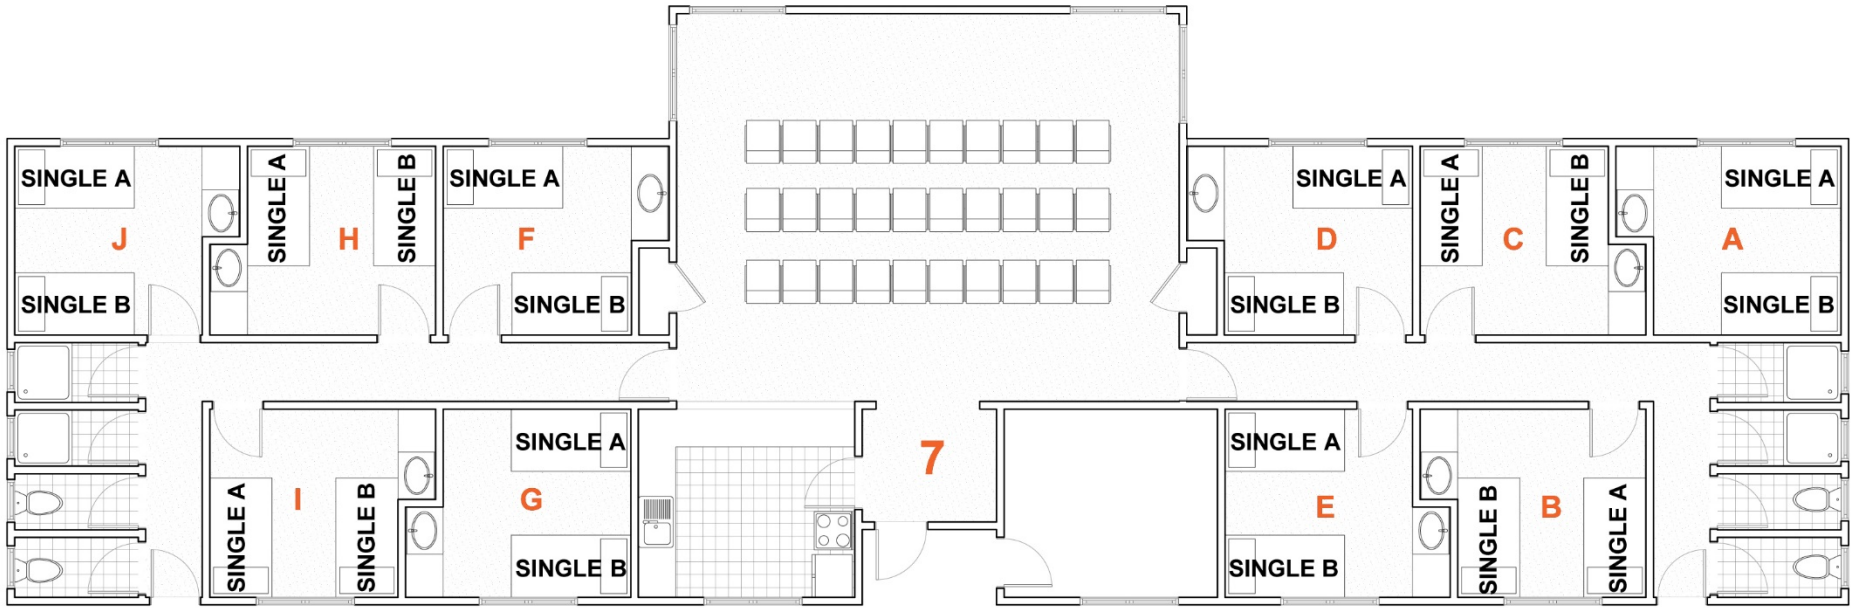

## ELM LODGE

Unit 7

Sleeps 20 people

PLEASE FILL IN THE NAMES OF THE PEOPLE ALLOCATED TO THIS UNIT

#### ROOM A

Single A: \_\_\_\_\_

Single B: \_\_\_\_\_